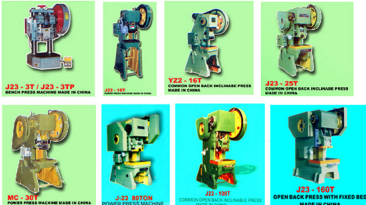

Mesin Pon Lengkap

Rating: Not Rated Yet
[Ask a question about this product](#)